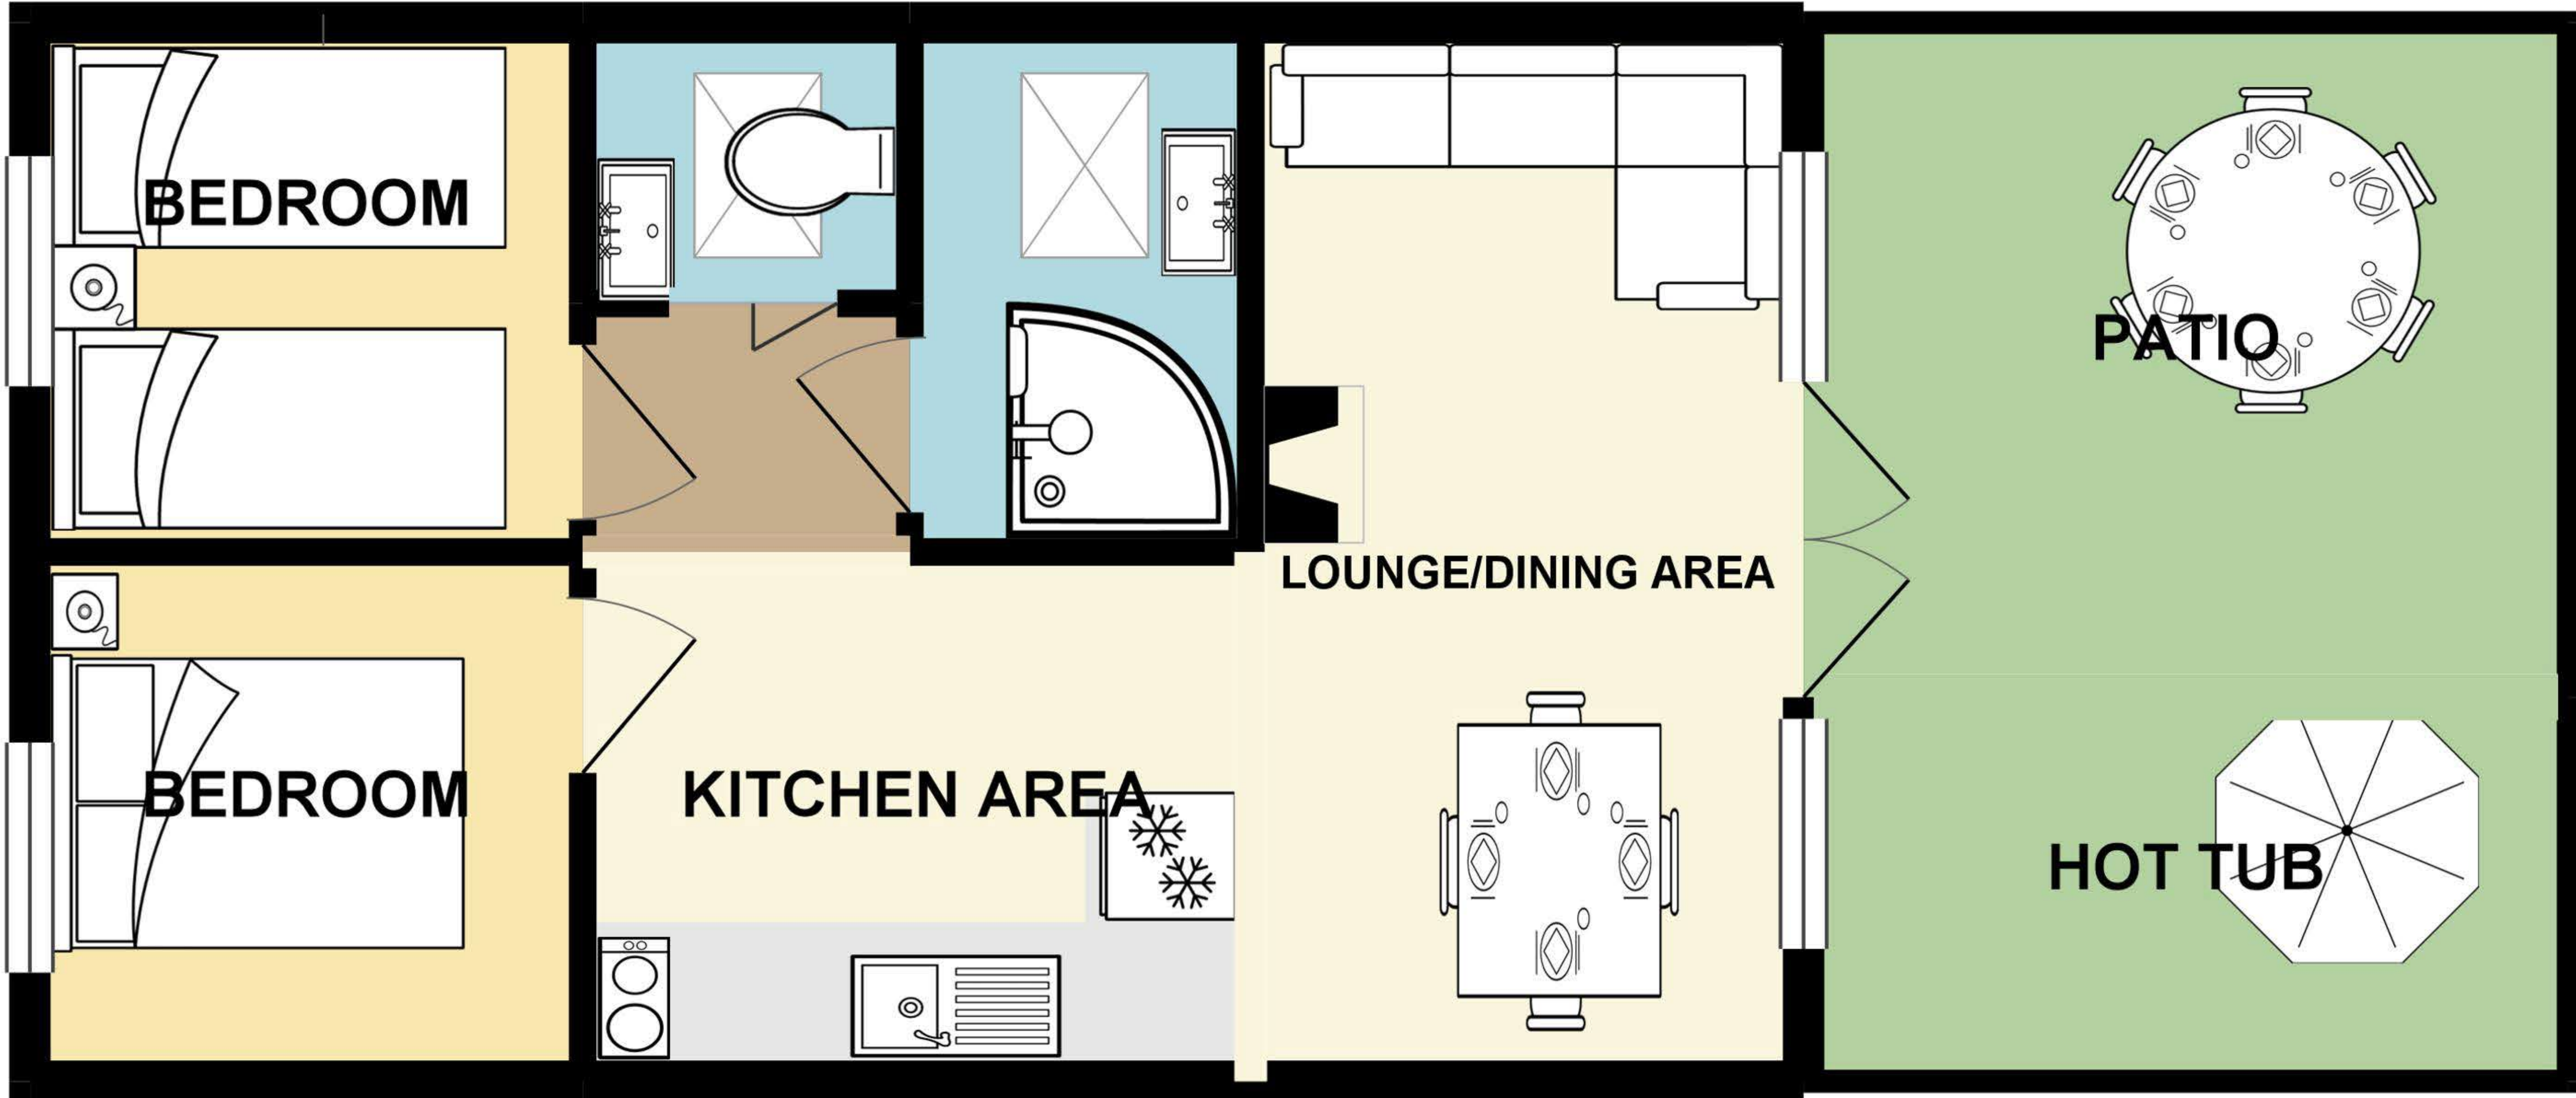

GROUND FLOOR 35.42 sq. m.  
( 381.26 sq. ft. )

TOTAL FLOOR AREA : 35.42 sq. m. ( 381.26 sq. ft. ) approx.

Whilst every attempt has been made to ensure the accuracy of the floorplan contained here, measurements of doors, windows, rooms and any other items are approximate and no responsibility is taken for any error, omission or mis-statement. This plan is for illustrative purposes only and should be used as such by any prospective purchaser. The services, systems and appliances shown have not been tested and no guarantee as to their operability or efficiency can be given.

Made with Metropix ©2019